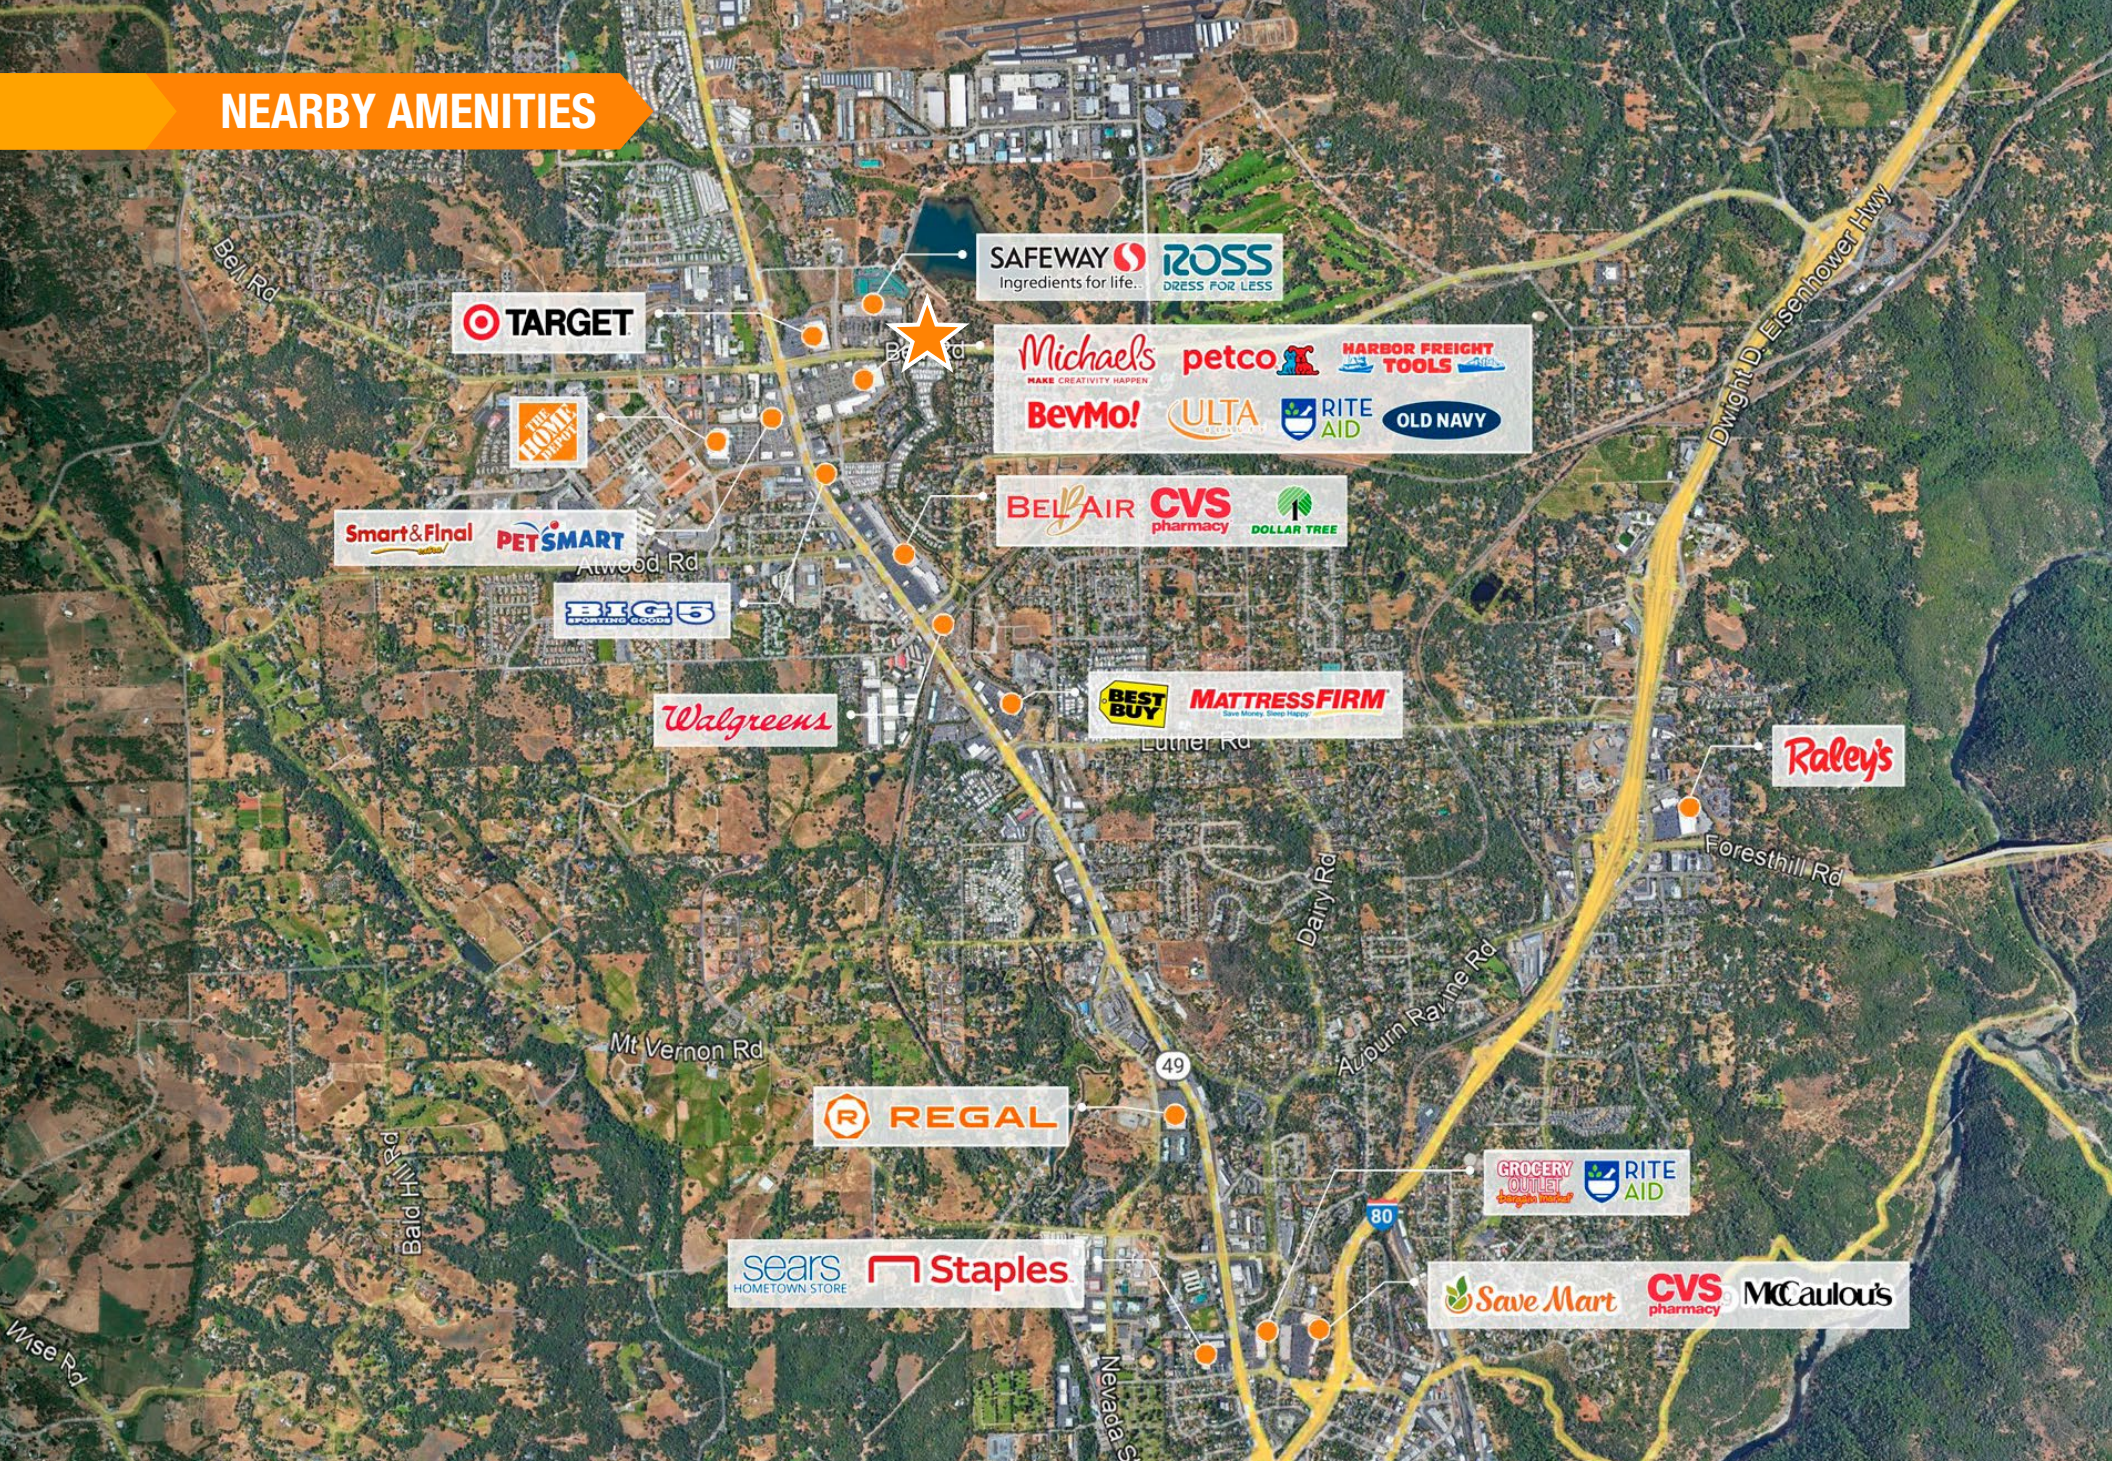

PROPERTY HIGHLIGHTS

- Located directly off historic Highway 49 and Bell Road
- Adjacent to multiple major retailers including a Safeway/Ross anchored shopping center, Target, Harbor Freight, Old Navy, Ulta Beauty, and more.
- Strong traffic counts with 37,589 cars per day on Hwy 49, and 25,362 on Bell Rd
- Located just down the street from The Ridge Golf Course and Event Center, one of Placer County's most prestigious golf courses with an estimated 300 visitors per day.
- Great location for multiple users including a business and medical office park, a commercial retail center, self storage, etc. County is amenable to multiple types of uses with proper approval processing.

0.11%
Used Public Transportation

89.34%
Drove Alone to Work

EMPLOYMENT

61.9%
White Collar

38.1%
Blue Collar

NEARBY AMENITIES

TARGET

SAFeway Ingredients for life.
ROSS DRESS FOR LESS

Michaels MAKE CREATIVITY HAPPEN
petco
HARBOR FREIGHT TOOLS
BevMo! **ULTA** **RITE AID** **OLD NAVY**

Smart & Final **PETSMART**
BIG 5 SPORTING GOODS

BEI AIR **CVS pharmacy** **DOLLAR TREE**

Walgreens

BEST BUY **MATTRESS FIRM** Save Money. Sleep Happy.

Raley's

REGAL

sears HOMETOWN STORE **Staples**

GROCERY OUTLET **RITE AID**

Save Mart **CVS pharmacy** **McCaulou's**