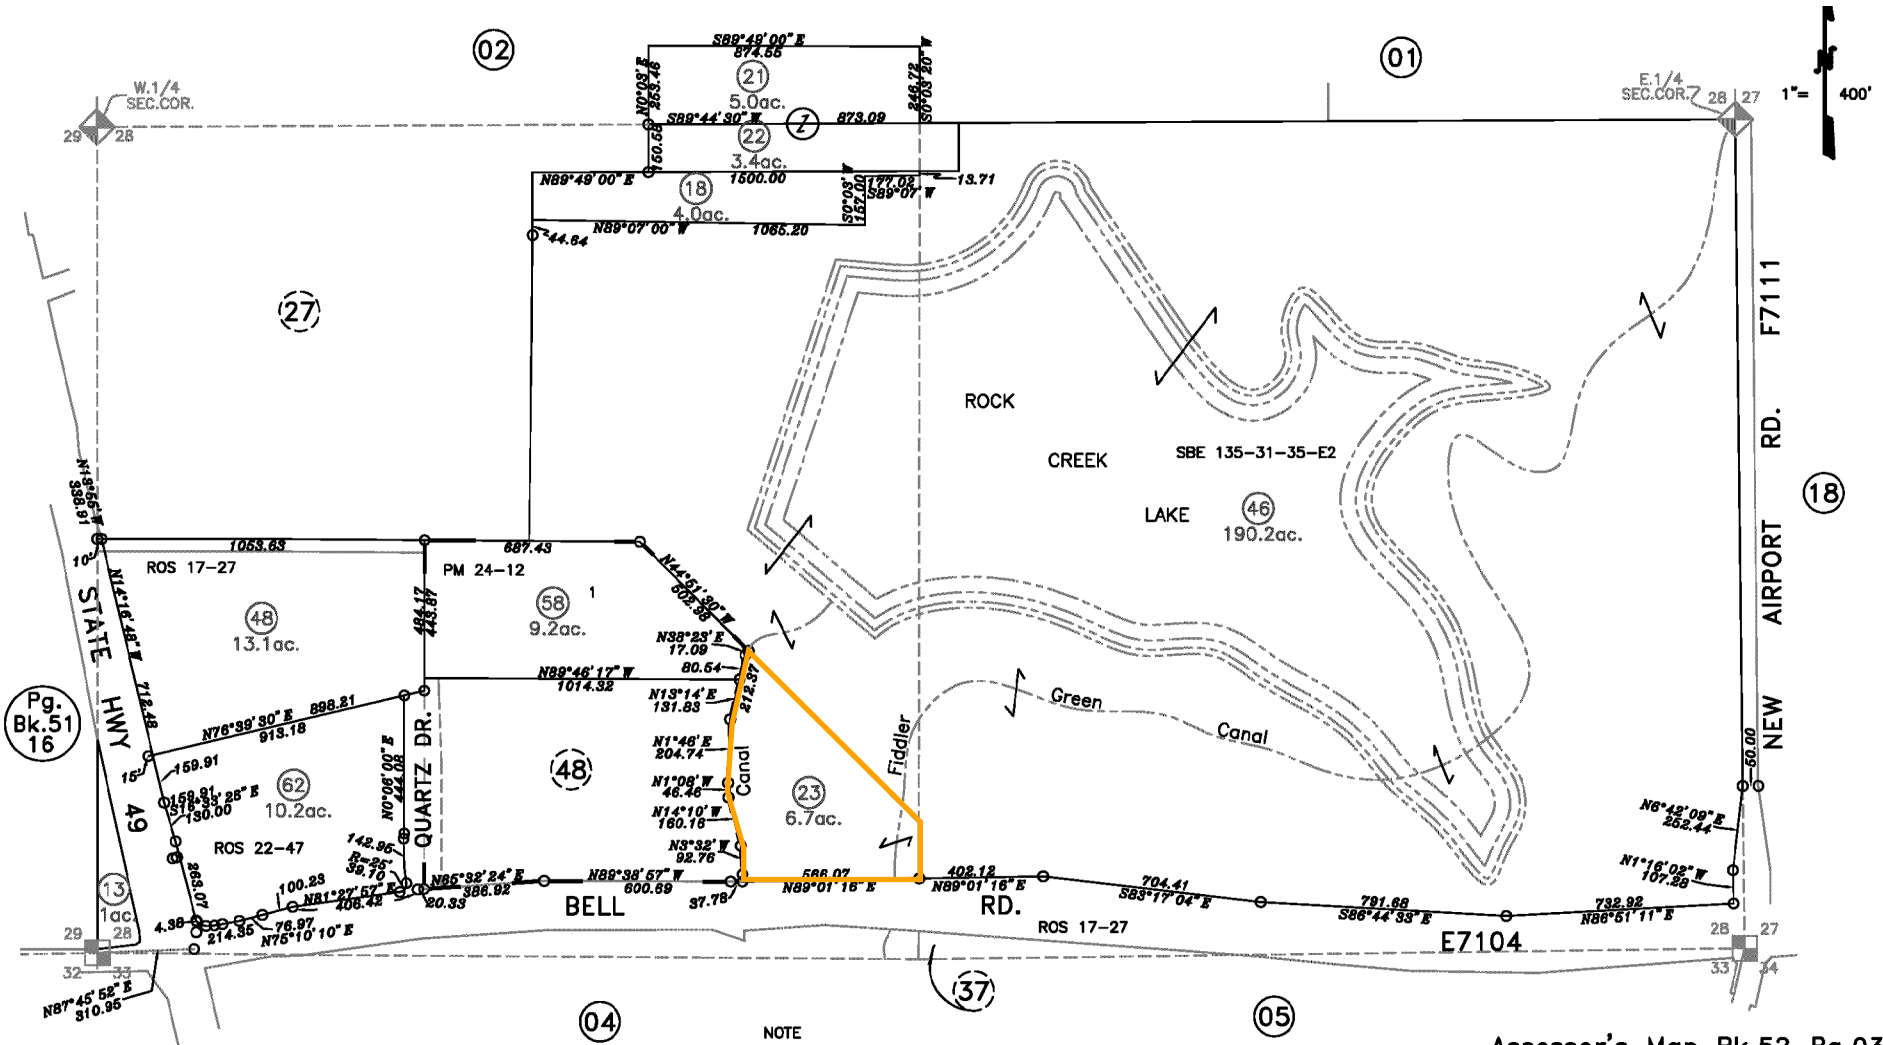

PROPERTY HIGHLIGHTS

- Located directly off historic Highway 49 and Bell Road
- Adjacent to multiple major retailers including a Safeway/Ross anchored shopping center, Target, Harbor Freight, Old Navy, Ulta Beauty, and more.
- Strong traffic counts with 37,589 cars per day on Hwy 49, and 25,362 on Bell Rd
- Located just down the street from The Ridge Golf Course and Event Center, one of Placer County's most prestigious golf courses with an estimated 300 visitors per day.
- Great location for multiple users including a business and medical office park, a commercial retail center, self storage, etc. County is amenable to multiple types of uses with proper approval processing.

OFFERING SUMMARY

Sale Price:	\$2,500,000
Lot Size:	6.7 Acres
Price / Acre:	\$373,134.33
Current Zoning:	OP-Dc-AO

PARCEL MAP

NOTE
All distances on curved lines are chord measurements.

11-14-2000
02-04-2000 CAA
Page Redrawn Per Basemap Information

NOTE
This map was prepared for assessment purposes only, and is not intended to illustrate legal building sites or establish precedence over local ordinances. Official information concerning size or use of any parcel should be obtained from recorded documents and local governing agencies.

Assessor's Map Bk.52 Pg.03
County of Placer, Calif.

NOTE
Assessor's Block Numbers Shown in Ellipses.
Assessor's Parcel Numbers Shown in Circles.

MARKET OVERVIEW

2400 BELL ROAD, AUBURN, CA 95603
3 MILE RADIUS