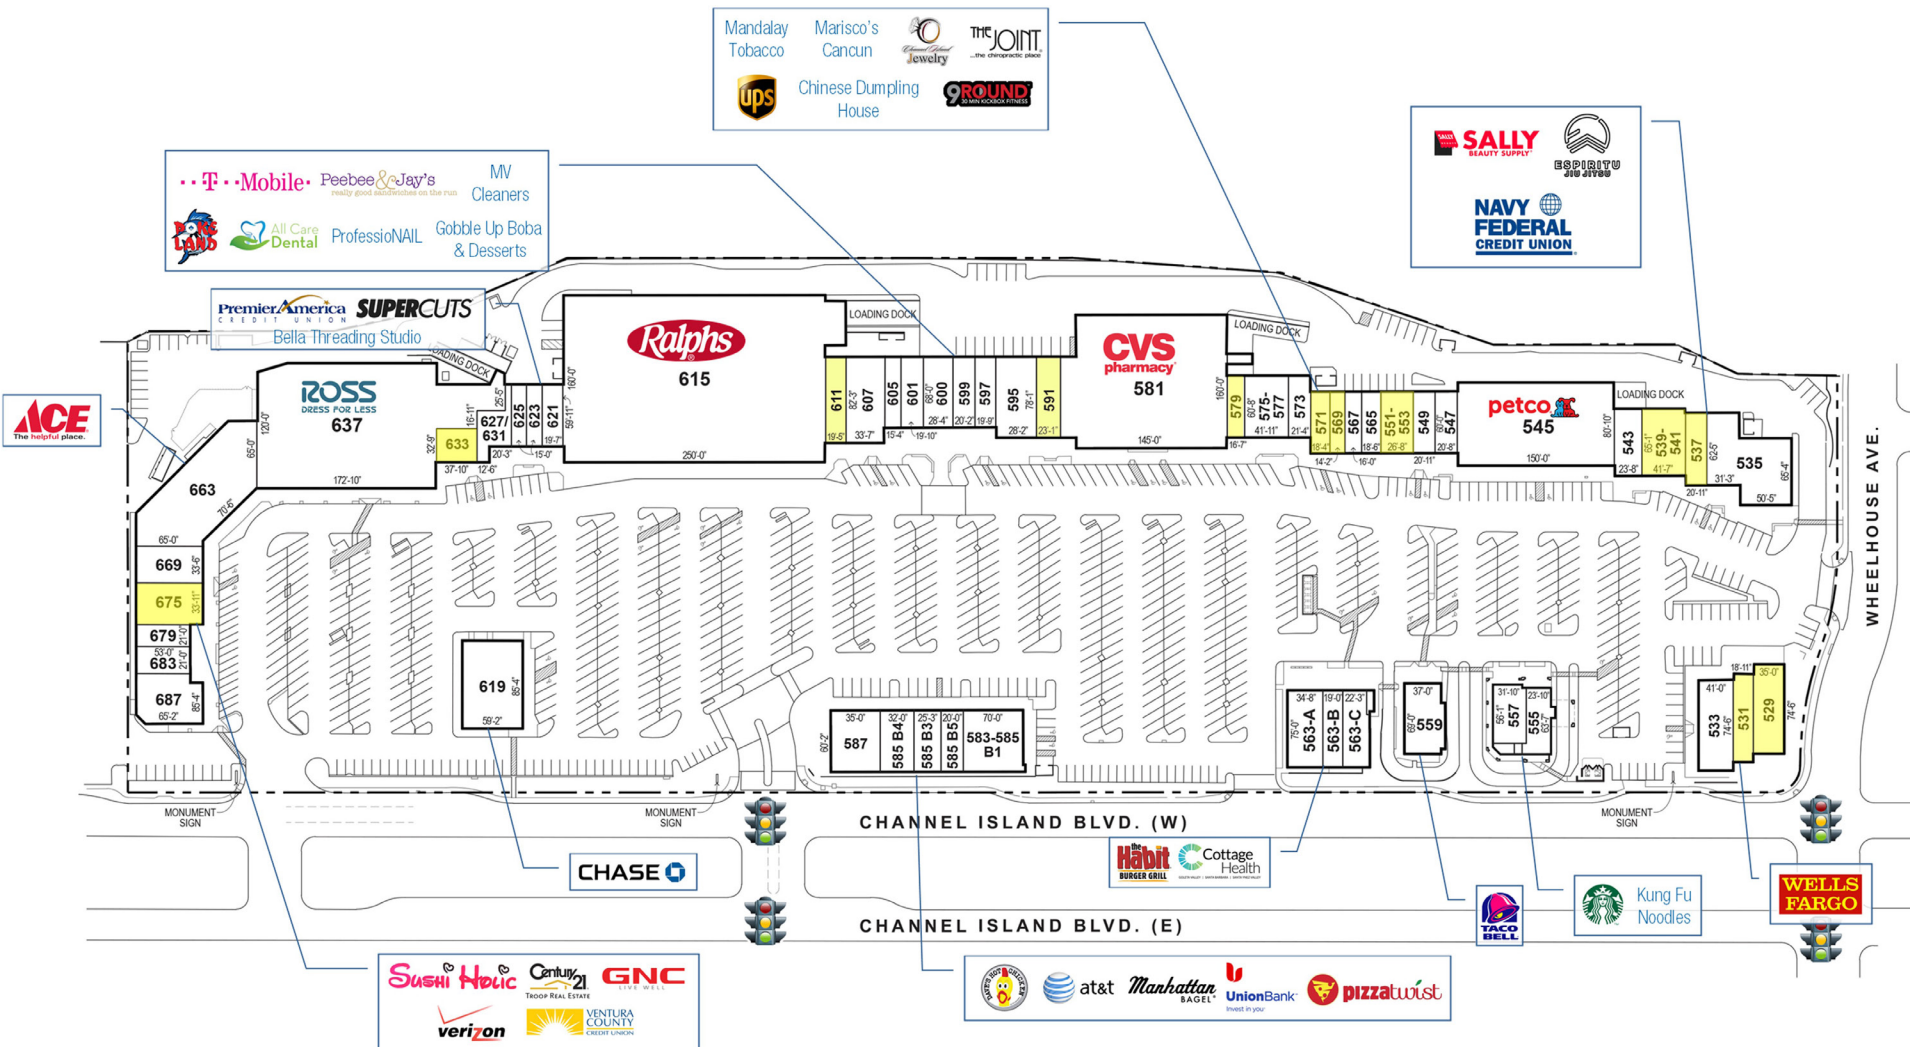

SITE PLAN & LEASING

MANDALAY VILLAGE MARKETPLACE

NWC Wheelhouse Avenue & Channel Islands Boulevard - Port Hueneme, CA

SUITE	TENANT	SQUARE FEET
529	AVAILABLE	2,588
531	AVAILABLE	1,461
533	Wells Fargo	3,075
535	Navy Federal Credit Union	5,500
537	AVAILABLE	1,384
539-541	AVAILABLE	2,912
543	Sally Beauty	1,537
545	Petco	12,000
547	9 Round Kickboxing	1,239
549	The Joint	1,252
551-553	AVAILABLE	1,955
555	Starbucks	1,803
557	Kung Fu Noodles	1,571
559	Taco Bell	2,584
563-A	The Habit Burger	2,600
563-B-C	Cottage Health	3,314
565	Mandalay Tobacco	1,200
687	Ventura County Credit Union	5,000
567	The UPS Store	900
569	AVAILABLE	900
571	AVAILABLE	900
573	Mariscos Cancun	1,144
575-577	Chinese Dumping House	3,600
579	AVAILABLE	1,200
581	CVS Pharmacy	20,588
583	Union Bank	4,220

SUITE	TENANT	SQUARE FEET
585-B3	AT&T	1,477
585-B4	Pizza Twist	1,902
585-B5	Manhattan Bagel	1,202
587	Dave's Hot Chicken	2,127
591	AVAILABLE	1,560
595	MV Cleaners	2,201
597	ProfessionNAIL	1,360
599	Gobble Up Boba & Desserts	1,371
600	Peebee & Jay's	1,878
601	Pokeland	1,351
605	T-Mobile	1,444
607	All Care Dental by the Sea	2,693
611	AVAILABLE (1/1/25)	1,826
615	Ralph's	40,000
619	Chase Bank	5,000
621	Supercuts	1,174
623	Bella Threading Studio	903
627	Premier America Credit Union	2,311
633	AVAILABLE	1,239
637	Ross Dress for Less	23,030
663	Ace Hardware	8,880
669	Sushi Holic	2,172
675	AVAILABLE	2,197
679	GNC	1,134
683	Verizon Wireless	1,134
687	Ventura County Credit Union	5,000