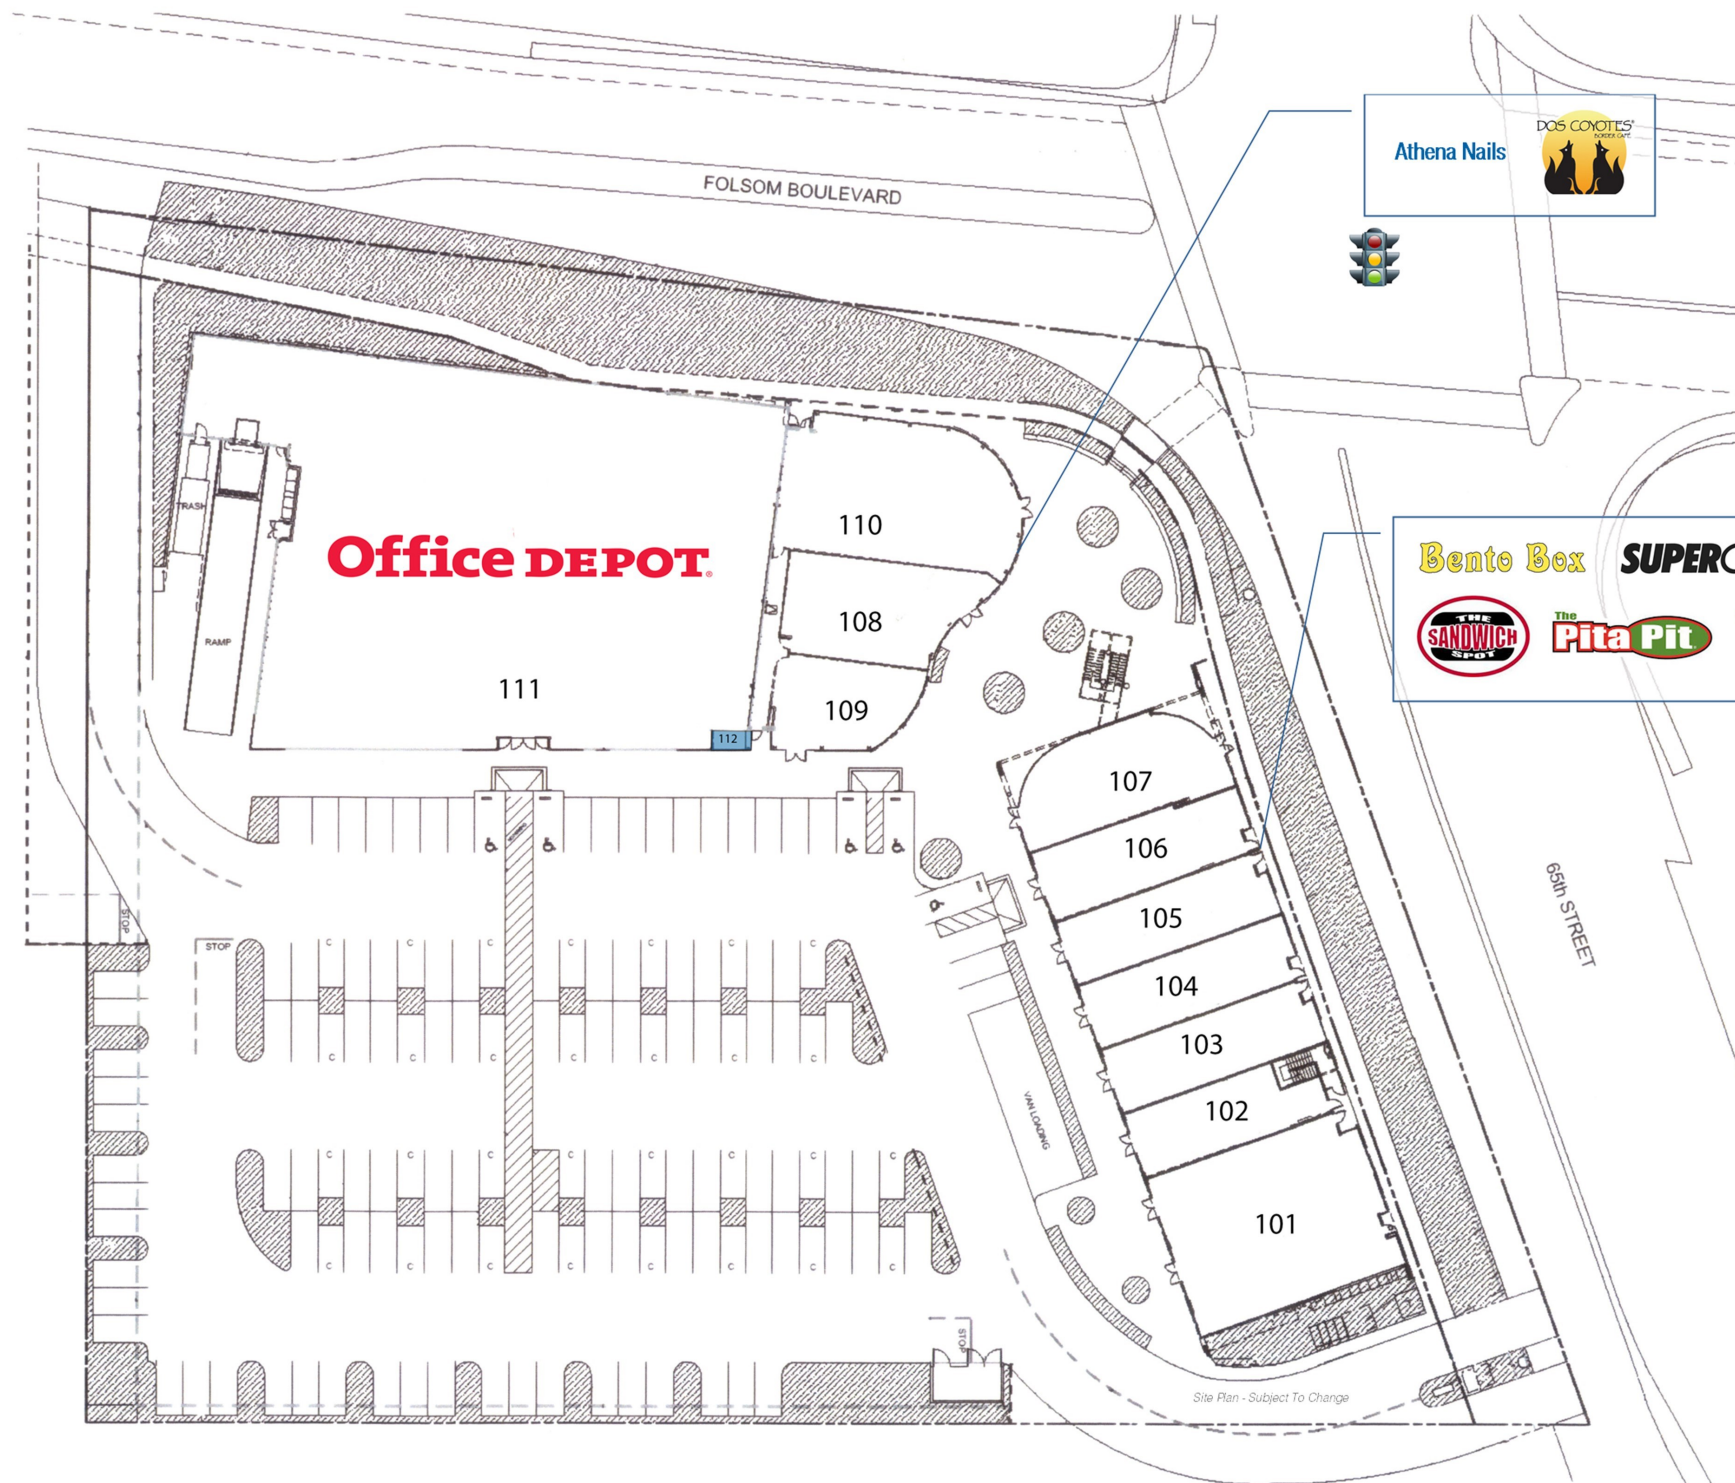

F65

SWC Folsom Boulevard & 65th Street - Sacramento, CA

SITE PLAN

SUITE	TENANT	SQ. FT.
101	Bento Box	3,171
102	Supercuts	1,068
103	Game Stop	1,273
104	The Sandwich Spot	1,273
105	Pita Pit	1,269
106	Jamba Juice	1,351
107	Buffalo Wild Wings	1,600
108 & 109	Athena Nails	2,453
110	Dos Coyotes	2,800
111	Office Depot	16,841
112	AVAILABLE (ATM)	81